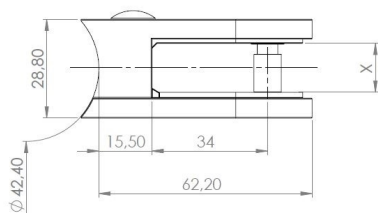

PRODUCT SHEET

Description:

Glass Clamp "Oval-L" 45x68x29mm, SS316-Brushed, \varnothing 42,4mm Tube, 6-12,76mm Glass Thickness, No Safety Pin & No Cushions, (Cushion Model B) Max Load Capacity Pr.Pcs: 25Kg

Item number:

22.10.622-0

Units	Box	Carton	HS Code	Barcode
Pcs.	4	40	8302419000	
				5704866476539

X	Glass range
	6 - 12,76 mm.

SISO A/S

Mileparken 11
DK-2740 Skovlunde
Denmark
VAT: DK 24786013

Phone +45 45 830 900