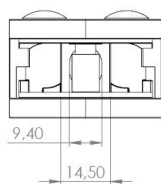

PRODUCT SHEET

Description:

Glass Clamp "Oval-L" 45x68x29mm, SS316-Brushed, \varnothing 42,4mm Tube, 6-12,76mm Glass Thickness, No Safety Pin & No Cushions, (Cushion Model B) Max Load Capacity Pr.Pcs: 25Kg

Item number:

22.10.622-0

Units	Box	Carton	HS Code	Barcode
Pcs.	4	40	8302419000	
				5704866476539

X	Glass range
	6 - 12,76 mm.

SISO A/S

Mileparken 11
DK-2740 Skovlunde
Denmark
VAT: DK 24786013

Phone +45 45 830 900