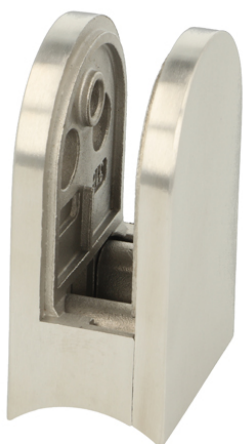

PRODUCT SHEET

Description:

Glass Clamp "Oval-L" 45x68x29mm, SS316-Brushed, \varnothing 42,4mm Tube, 6-12,76mm Glass Thickness, No Safety Pin & No Cushions, (Cushion Model B) Max Load Capacity Pr.Pcs: 25Kg

Item number:

22.10.622-0

Units	Box	Carton	HS Code	Barcode
Pcs.	4	40	8302419000	
				5704866476539

X	Glass range
	6 - 12,76 mm.

SISO A/S

Mileparken 11
DK-2740 Skovlunde
Denmark
VAT: DK 24786013

Phone +45 45 830 900