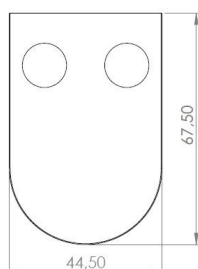

PRODUCT SHEET

Description:

Glass Clamp "Oval-L" 45x68x29mm, SS316-Brushed, \varnothing 42,4mm Tube, 6-12,76mm Glass Thickness, No Safety Pin & No Cushions, (Cushion Model B) Max Load Capacity Pr.Pcs: 25Kg

Item number:

22.10.622-0

Units	Box	Carton	HS Code	Barcode
Pcs.	4	40	8302419000	
				5704866476539

X	Glass range
	6 - 12,76 mm.

SISO A/S

Mileparken 11
DK-2740 Skovlunde
Denmark
VAT: DK 24786013

Phone +45 45 830 900